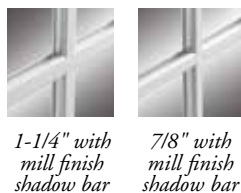

Optional Handle Finishes

Enhance the appearance of your casement and awning windows with an optional decorative fold-away handle.