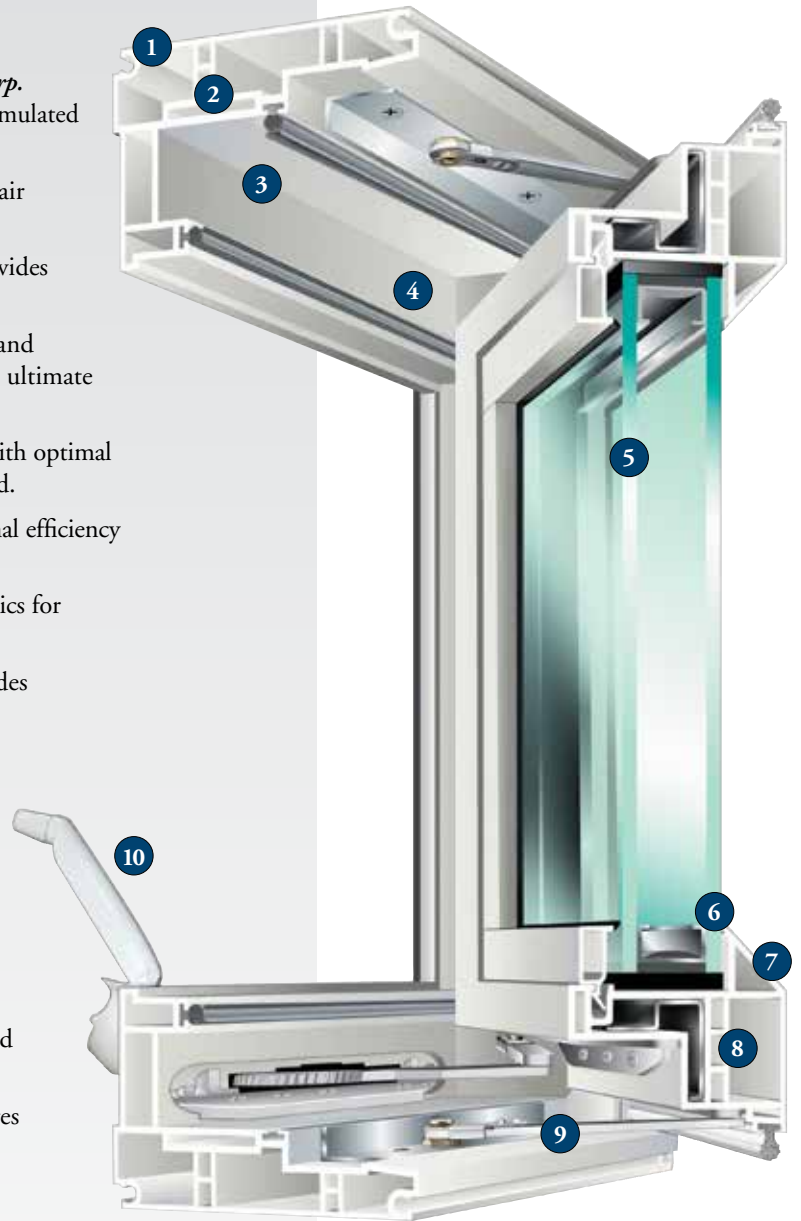

Plus these additional features:

- Multi-point locking system provides positive locking and added security along the entire window jamb.
- Low-profile, single-handle positive locking system ensures ease of operation.
- Color-coordinated hardware gives windows a beautiful, clean look.
- Fully extruded overlapping screen frame for maximum worry-free ventilation.

Enhance your casement and awning windows with these options:

- ClimaTech insulated glass packages featuring Low-E glass and Intercept Warm-Edge Spacer System for increased thermal performance.
- Flat and contoured grids – placed between the glass panes for easy cleaning.
- Specialty V-grooved glass for a truly custom look.