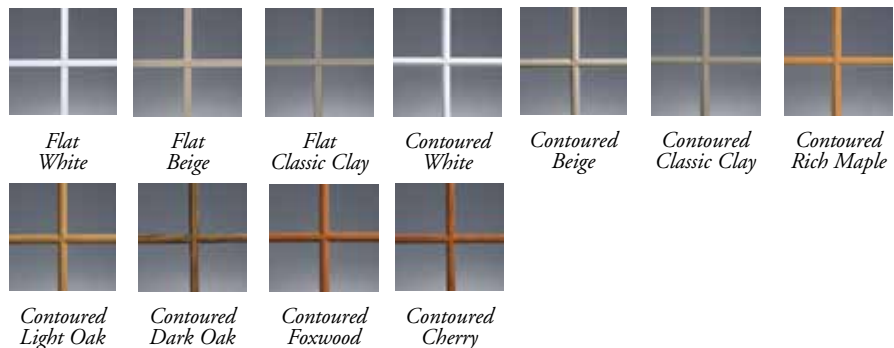

Grid Profiles:

V-Grooved Cut Glass

Add a cut or polished glass pattern to your casement and awning window for the perfect touch of elegance.

Simulated Divided Lites

Simulated Divided Lites expertly combine the distinctive historical window design with the superior quality, energy efficiency and easy-care convenience of today's advanced technology. Also available in a 2" Check Rail grid pattern.

Optional Handle Finishes

Enhance the appearance of your casement and awning windows with an optional decorative fold-away handle.